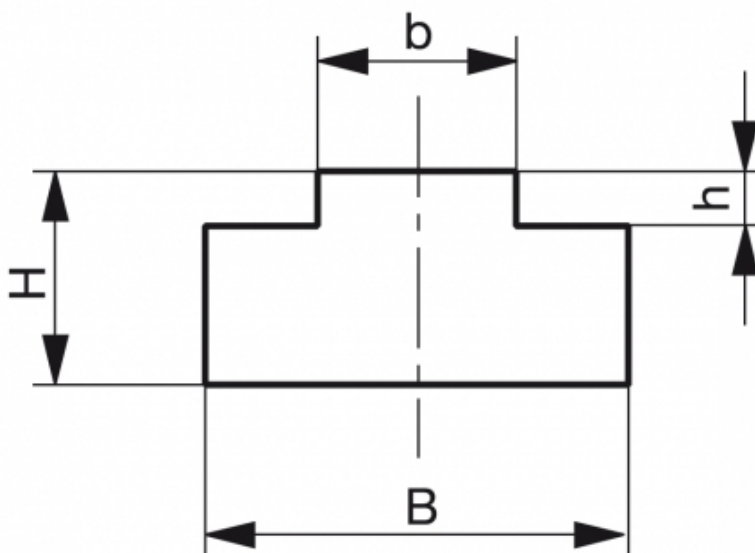

Article number: 617221010002

Description: Sliding guides T 06B-1 green
B=15, H=10, L=2000

Measures

B = 15

b = 5.4

H = 10

h = 1.5